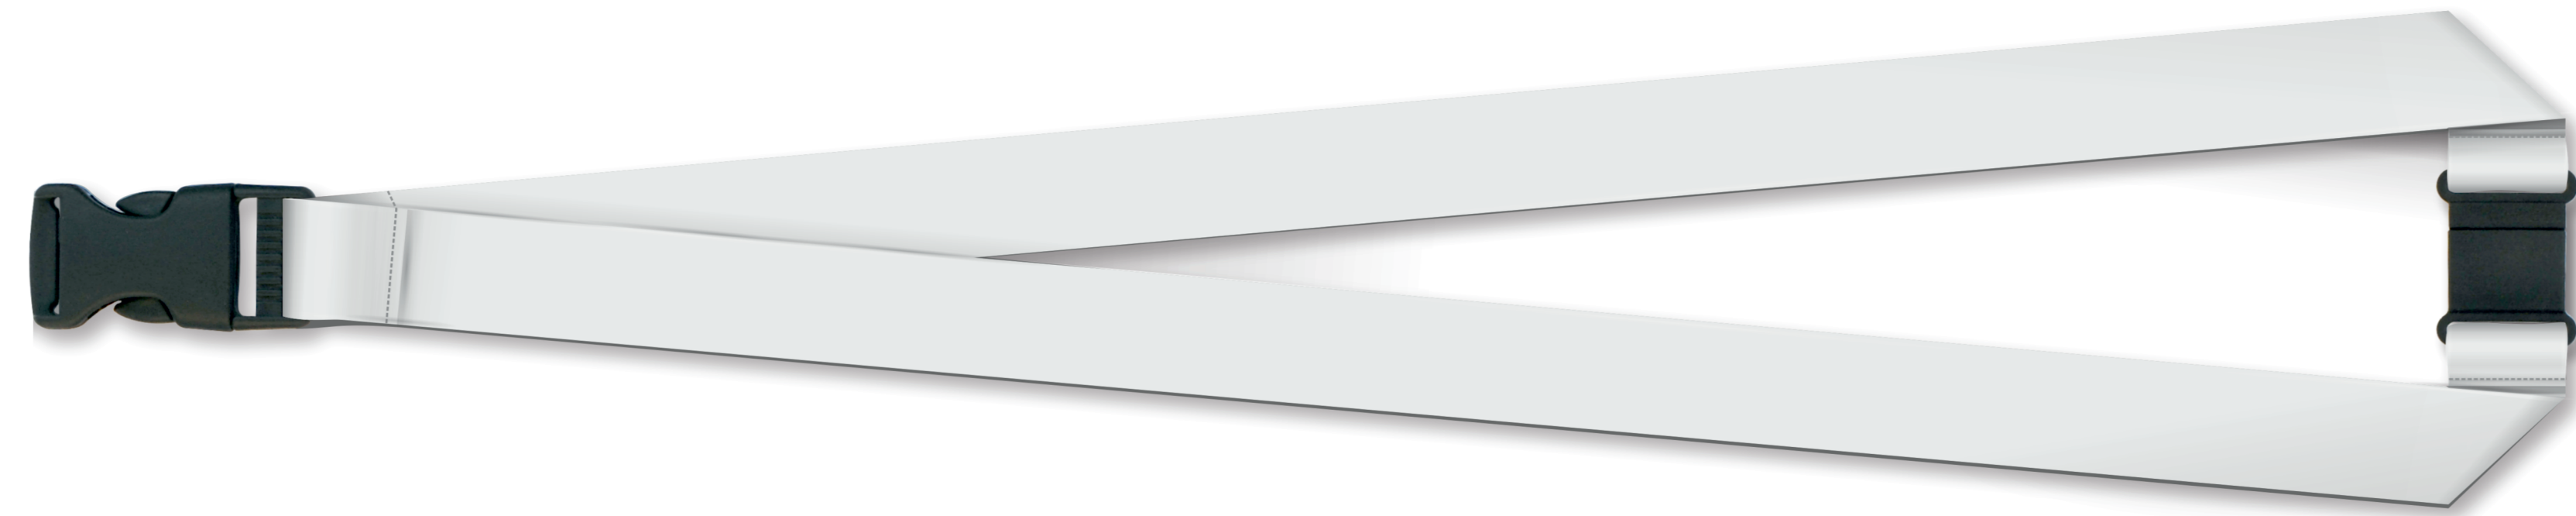

Lanyard 20 mm with metal hook + buckle + safety buckle

Front side

**Background** product size + bleeds  
**Safe area** for logo and texts  
**Edge of product**  
**Seam**

Back side option 1 - *irregular version*

Back side option 2 - regular version

Back side option 3 - one color version