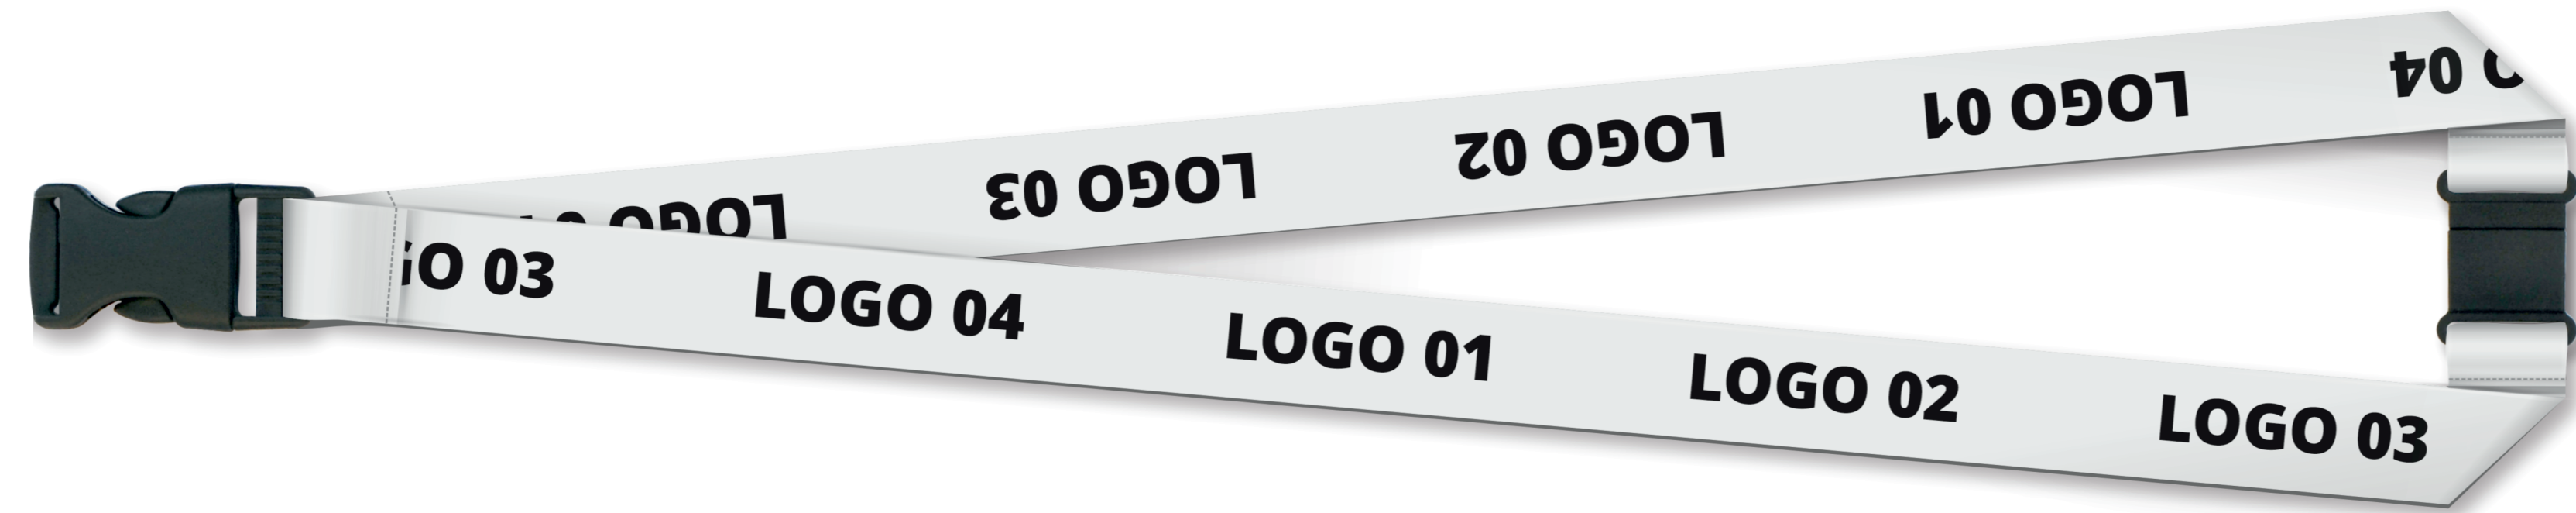

Lanyard 20 mm with metal hook + buckle + safety buckle

Front side

**Background** product size + bleeds  
**Safe area** for logo and texts  
**Edge of product**  
**Seam**

Back side option 1 - *irregular version*

Back side option 2 - regular version

Back side option 3 - one color version