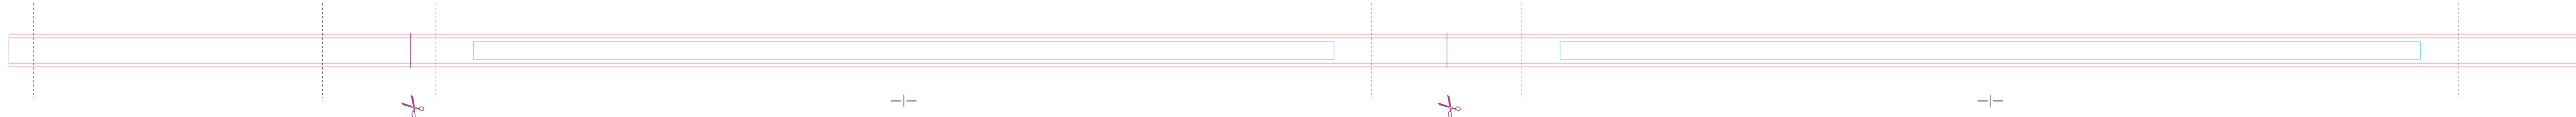

Lanyard 10 mm with metal hook + buckle + safety buckle

Front side

Background
product size + bleeds

Safe area
for logo and texts

Edge of product
—

Seam

Back side option 1 - **irregular version**

Repeating sequence. **Any length**

Repeating sequence

Repeating sequence

Back side option 2 - **regular version**

Back side option 3 - one color version