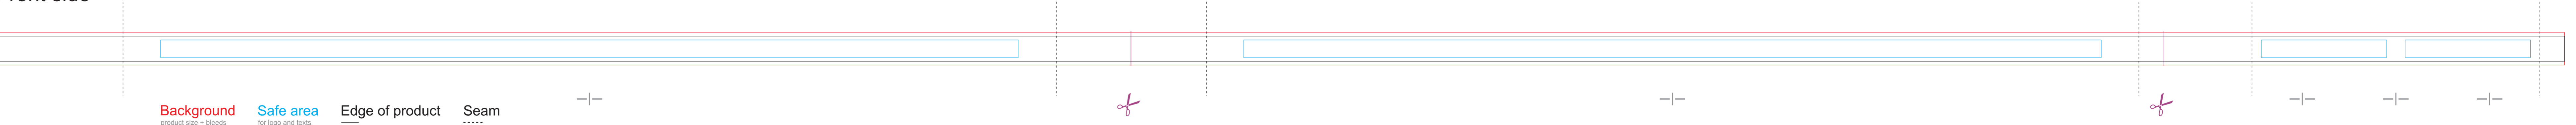

Lanyard 10 mm with metal hook + buckle + safety buckle

Front side

Background
product size + bleeds

Safe area
for logo and texts

Edge of product
—

Seam

Back side option 1 - **irregular version**

Repeating sequence. **Any length**

Repeating sequence

Repeating sequence

Back side option 2 - **regular version**

Back side option 3 - one color version